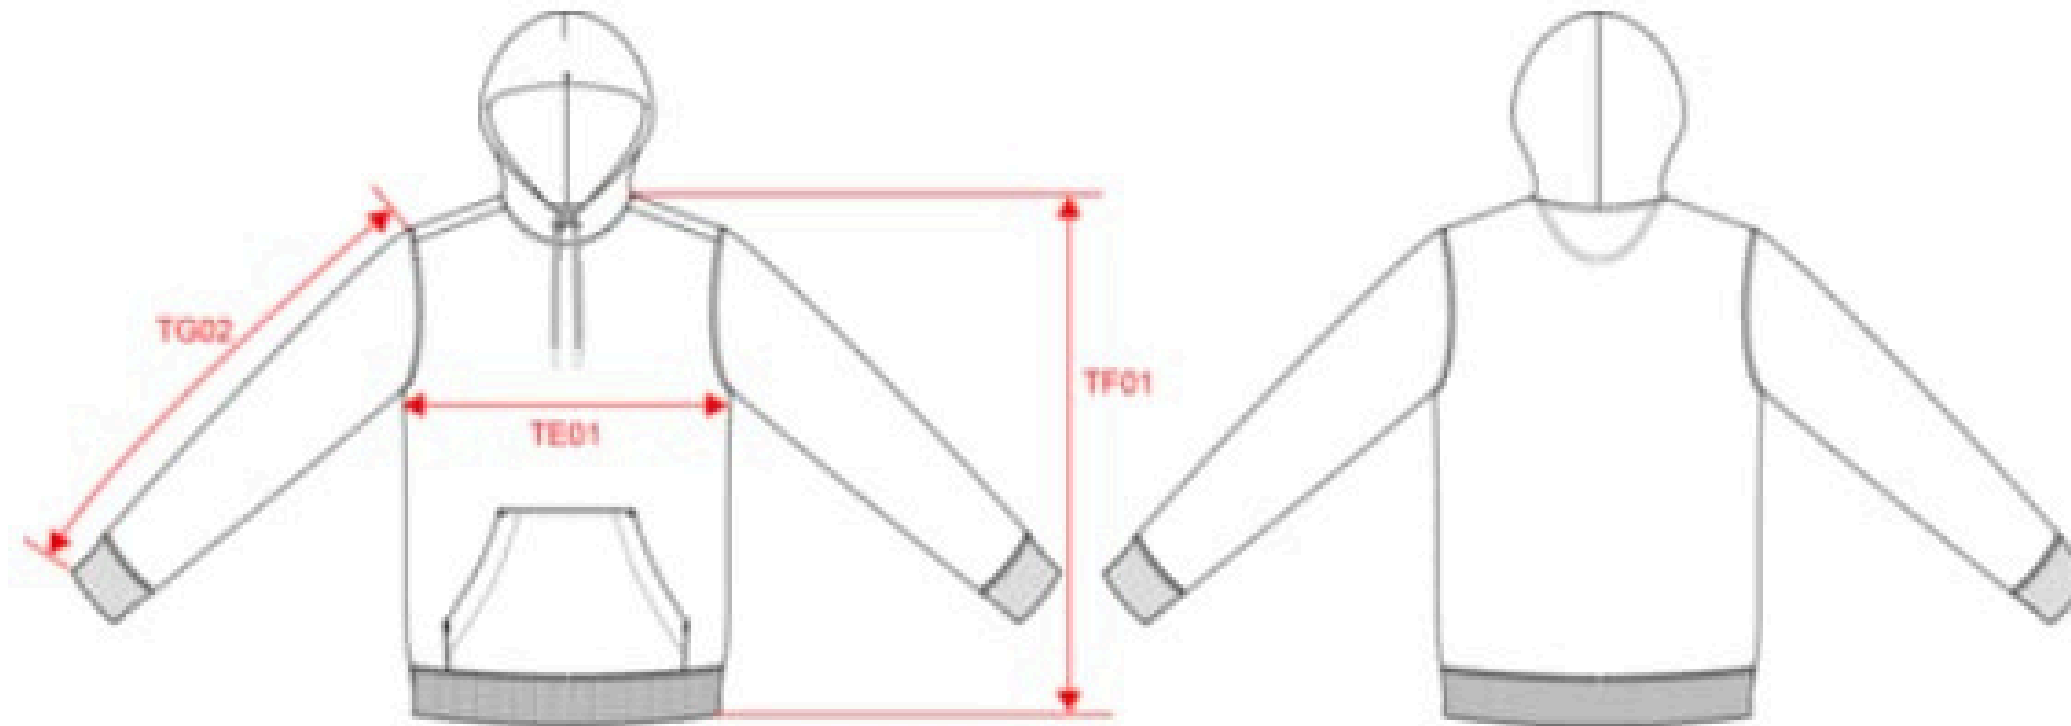

Dimensioni

Measurements in cm	XXS	XS	S	M	L	XL	XXL	3XL	4XL
TE01 - 1/2 chest width at 1.5cm below armhole	46.00	49.00	52.00	55.00	58.00	61.00	64.00	67.00	70.00
TF01 - Total height from HSP	66.00	68.00	70.00	72.00	74.00	76.00	78.00	80.00	82.00
TG02 - Long sleeve length	62.00	63.00	64.00	65.00	66.00	67.00	68.00	69.00	70.00

Measurements in cm	4/6 years	6/8 years	8/10 years	10/12 years	12/14 years
TE01 - 1/2 chest width at 1.5cm below armhole	36.70	38.40	41.00	44.50	48.00
TF01 - Total height from HSP	45.90	50.70	55.50	60.30	65.10
TG02 - Long sleeve length	40.65	44.85	49.25	53.85	58.45